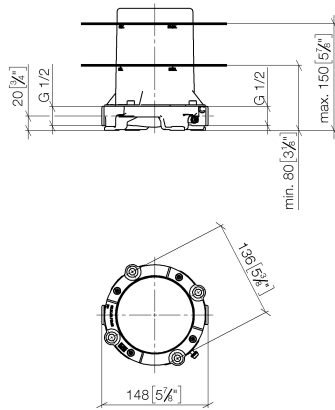

Concealed floor mounting -

35 945 970 90

- red brass, lead-free
- 2x female thread 1/2" connections
- dust cover
- anti-water packing

Recommended miscellaneous

Drybox for floor mounting -
• Overflow is part of the scope of delivery.

38 945 970 90

Concealed floor mounting -

35 945 970 90

mm [inches]

Certificates

WRAS_2005008.

Concealed floor mounting -

35 945 970 90

Spare parts list

No.	Item Number	Name	Quantity used	Delivery time
1	04 14 03 077 00 90	gasket kit	1	2
2	09 21 02 116 90	cap	1	2
3	09 30 30 053 90	screw	4	2
4	09 14 10 078 90	seal	1	2
5	09 30 30 047 90	screw	6	2
6	09 30 11 121 90	connection	1	2
7	04 31 20 006 00 90	plug	4	2
8	09 31 20 033 90	plug	1	2
9	09 14 10 084 90	seal	1	2
10	09 14 10 018 90	seal	1	2
11	09 14 10 072 90	seal	1	2
12	04 30 35 008 00 90	fixing set	4	2
13	09 30 11 048 90	disc	2	2
14	90 30 11 032 00 90	disc	1	2
15	09 30 30 058 90	screw	1	2