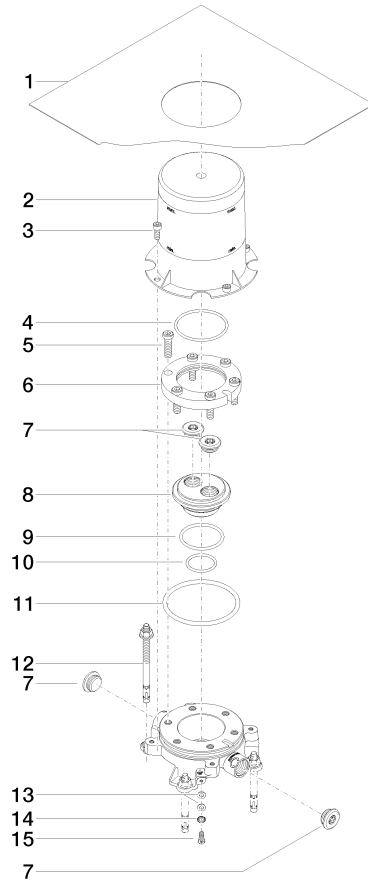

Concealed floor mounting -

35 945 970 90

- red brass, lead-free
- 2x female thread 1/2" connections
- dust cover
- anti-water packing

Recommended miscellaneous

Drybox for floor mounting -
• Overflow is part of the scope of delivery.

38 945 970 90

Concealed floor mounting -

35 945 970 90

mm [inches]

Certificates

WRAS_2005008.

Concealed floor mounting -

35 945 970 90

Spare parts list

No.	Item Number	Name	Quantity used	Delivery time
1	04 14 03 077 00 90	gasket kit	1	2
2	09 21 02 116 90	cap	1	2
3	09 30 30 053 90	screw	4	2
4	09 14 10 078 90	seal	1	2
5	09 30 30 047 90	screw	6	2
6	09 30 11 121 90	connection	1	2
7	04 31 20 006 00 90	plug	4	2
8	09 31 20 033 90	plug	1	2
9	09 14 10 084 90	seal	1	2
10	09 14 10 018 90	seal	1	2
11	09 14 10 072 90	seal	1	2
12	04 30 35 008 00 90	fixing set	4	2
13	09 30 11 048 90	disc	2	2
14	90 30 11 032 00 90	disc	1	2
15	09 30 30 058 90	screw	1	2